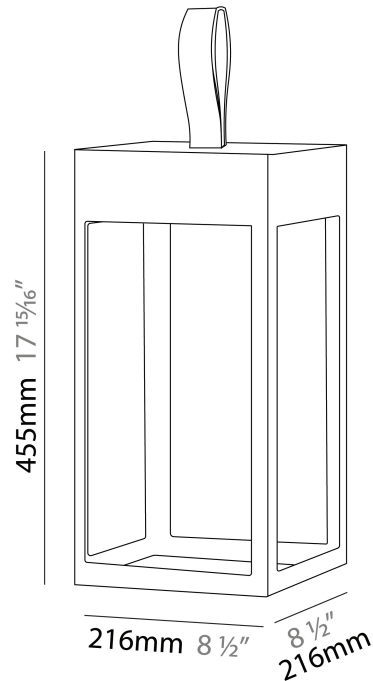

PROJECT _____
TYPE _____
SPECIFIER _____
QUANTITY _____
DATE _____

ETEREA 2.0 PORTABLE

E9B268-

base number _____
Finish _____
Options _____

1. To build a product code in our configurator select the specify button on the base model # product page
2. To build a manual product code on this datasheet choose from the options listed below in blue font and add the suffix to the base model #

GENERAL

Series: Eterea 2.0
Brand: Platek
Division: Exterior
Mounting Type: Portable
Mounting Location: Table
Subcategory: Battery Operated

PHYSICAL

Shape: Rectangle
Length (mm): 216
Length (in): 8 ½
Width (mm): 216
Width (in): 8 ½
Height (mm): 455
Height (in): 17 15/16
Light Distribution: Direct
Weight (kg): 2.80
Weight (lbs): 6.17
Screws: No visible screws
Diffuser: Frosted Methacrylate
Fixture Finish: [ANT](#) / [BLK](#) / [BRZ](#) / [COR](#) / [RSB](#) / [WHI](#)
Fixture Material: Stainless Steel
Cable Details: Supplied with one Micro USB power supply cable 1.2m in length
Upon Request: Bolt Down

ELECTRICAL

Lamp Type: LED
Input Wattage (W): 4.5
Total Output Wattage (W): 4.5
Dimming: Non-Dimmable
Input Voltage (V): 120

LED

Number of LEDs: 1
Color Temperature (°K): 3000
Max. Delivered Lumen (lm): 275
Nominal Lumen (lm): 450
CRI: >90 CRI
Lamp Life (hrs): 60000

OPTICAL

Optic°: 100

RATINGS AND CERTIFICATIONS

Certified By: Certified for North American Standards
IP rating: IP65
IK Rating: IK07
Bug Rating: B0 U0 G0